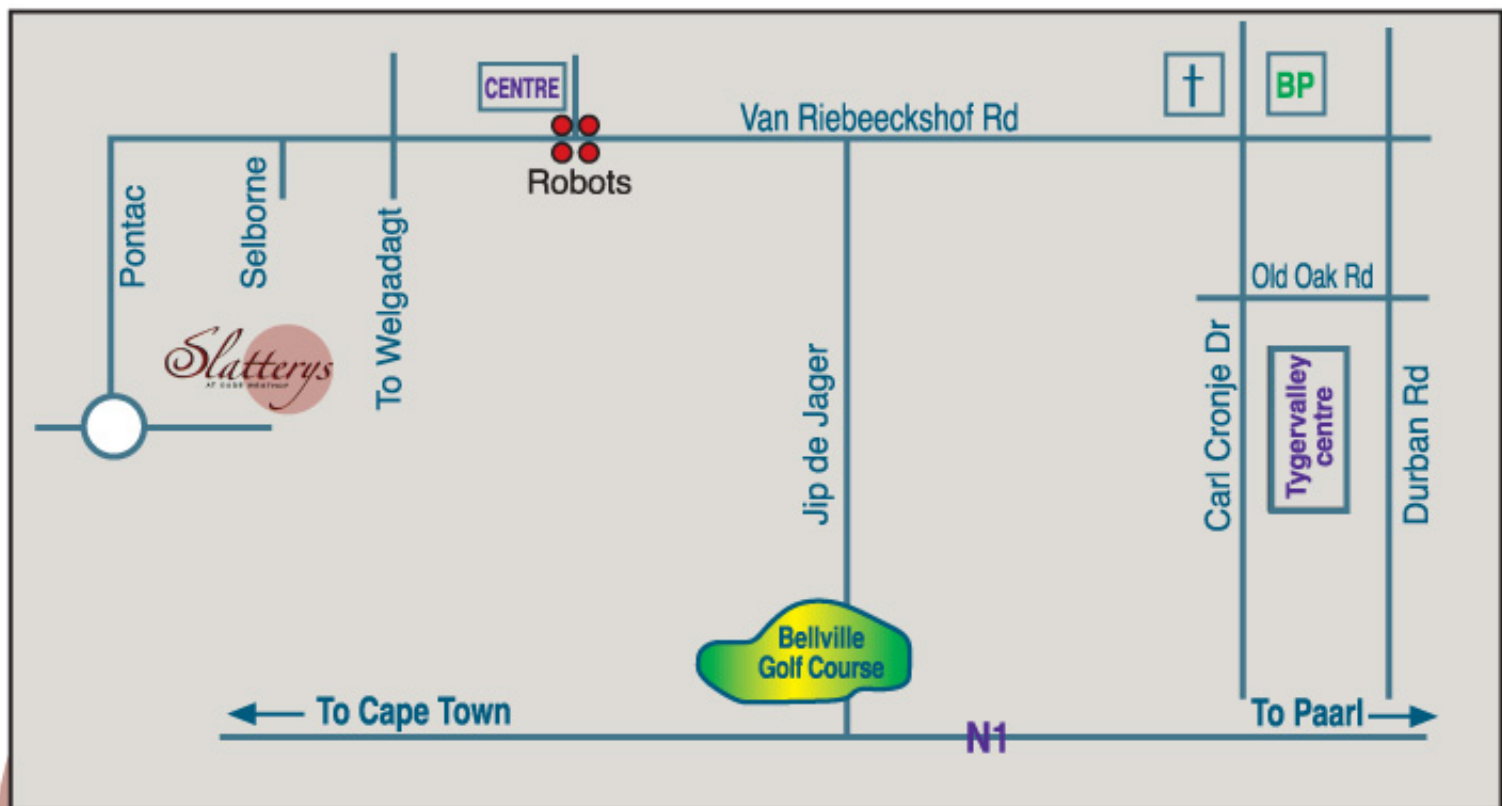

PARKING

For secure parking after office hours and weekends,
please dial 0001 at the gate and ask for it to be openend.

Our dedicated parking area behind the restaurant is available at all times.

Unit 4 Oude Westhof Village Square,
Van Riebeeckshof Road, Oude Westhof
Tel:021 913 7753/4 • Fax: 021 913 7067
E-mail: info@slatterys.co.za